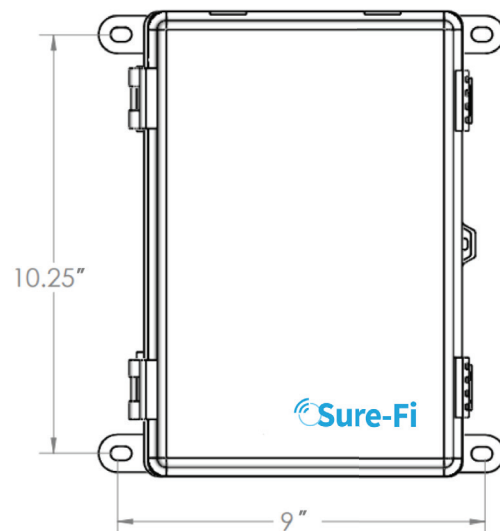

12V Compact Door Kit - One Door
SFK-CDOOR-0500

Up to 1 mile range through obstructions and 50+ miles line-of-sight with patented Bunker Busting Technology. Uses 900 MHz and operates inside metal enclosures. Patented PCB antenna design as well as FCC (US) and IC (Canada) certification.

Specifications

Enclosure

- 11"x7"x6.5"
- UL-50/cUL Certified Enclosure
- NEMA Type 3, 3R, 3S, 4, 4X, 6/6P, 12 and IP68 marine enclosure

Power

- 12V DC 5.0A power supply.
- Input voltage 85~305 Vac
- Maximum power 60 watts
- 12Vdc battery charger/UPS (batteries not included)

side view

Top view

5 Year Warranty