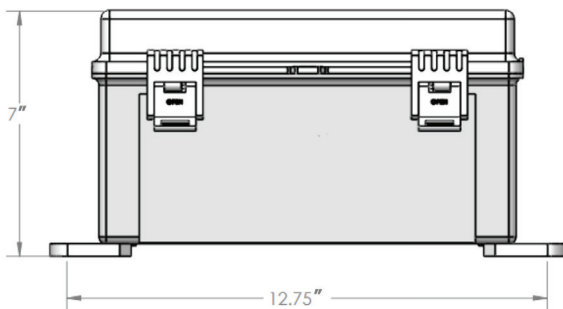

Power

- 12V DC 5.0A power supply.
- Input voltage 85~305 Vac
- Maximum power 60 watts
- 12Vdc battery charger/UPS (batteries not included)

side view