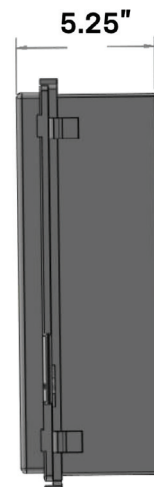

Commercial Door Kit - Two Door
SFK-CDOOR-2000

Up to 1 mile range through obstructions and 50+ miles line-of-sight with patented Bunker Busting Technology. Using 900 MHz, works inside metal enclosures
Proprietary PCB Antenna design as well as FCC (USA) and IC (Canada) certified.

Specifications

Enclosure

- 15.5" x 11" x 5.25"
- UL-50 / cUL Listed enclosure
- NEMA Type 3, 3R, 3S, 4, 4X, 6/6P, 12 & Marine Use IP68 enclosure

Flush Mount Compact Door

Power

- 12Vdc 5.0A / 24VDC 2.5A power supply
- Input Voltage 85~305Vac
- Max Power 60 Watts
- 12VDC / 24VDC battery chargers / UPS (batteries not included)
- Wiring block for quick connection to 12VDC and 24VDC devices

Top View

Side View

5 Year Warranty