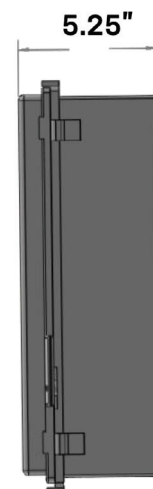

Commercial Door Kit - Two Door
SFK-CDOOR-2000

Up to 1 mile range through obstructions and 50+ miles line-of-sight with patented Bunker Busting Technology. Using 900 MHz, works inside metal enclosures
Proprietary PCB Antenna design as well as FCC (USA) and IC (Canada) certified.

Specifications

Enclosure

- 15.5" x 11" x 5.25"
- UL-50 / cUL Listed enclosure
- NEMA Type 3, 3R, 3S, 4, 4X, 6/6P, 12 & Marine Use IP68 enclosure

Flush Mount Compact Door

Power

- 12Vdc 5.0A / 24VDC 2.5A power supply
- Input Voltage 85~305Vac
- Max Power 60 Watts
- 12VDC / 24VDC battery chargers / UPS (batteries not included)
- Wiring block for quick connection to 12VDC and 24VDC devices

Top View

Side View

Lifetime Warranty