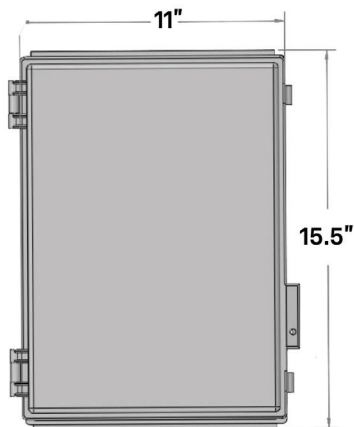

Power

- 12Vdc 5.0A / 24VDC 2.5A power supply
- Input Voltage 85~305Vac
- Max Power 60 Watts
- 12VDC / 24VDC battery chargers / UPS (batteries not included)
- Wiring block for quick connection to 12VDC and 24VDC devices

Top View