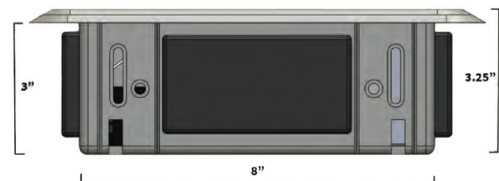

Flush Mount Compact Door SFK-FLUSH-WIEGAND

Up to 1 mile range through obstructions and 50+ miles line-of-sight with patented Bunker Busting Technology. Using 900 MHz, works inside metal enclosures
Proprietary PCB Antenna design as well as FCC (USA) and IC (Canada) certified.

Specifications

Enclosure (Main Box)

- 10" x 8" x 3"
- UL-50 / cUL Listed enclosure
- NEMA Type 3, 3R, 35, 4, 4X, 6/6P, 12 & Marine Use IP68 enclosure
- Enclosure (to lid) 12.25" x 10.25" x 3.25"

Power

- 12Vdc 5.0A power supply
- Input Voltage 85~305Vac
- Max Power 60 Watts
- 12VDC / 24VDC battery chargers / UPS (batteries not included)

Side View

Lifetime Warranty