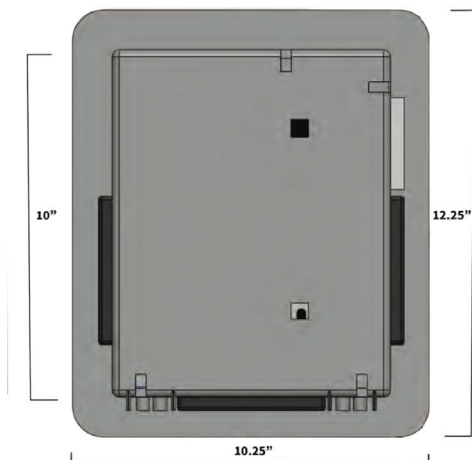

Power

- 12Vdc 5.0A power supply
- Input Voltage 85~305Vac
- Max Power 60 Watts
- 12VDC / 24VDC battery chargers / UPS (batteries not included)

Top View

Side View